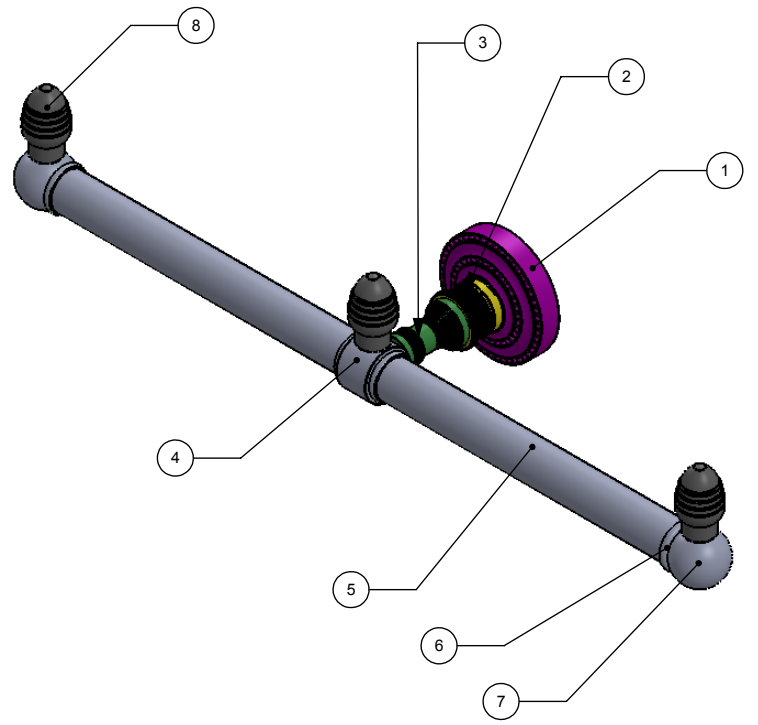

ITEM NO.	P/N	Description	QTY.
1	BPDT	BACKPLATE	1
2	NKSL-58	Neck	1
3	NKSL-1.25	SUPPORT	1
4	HB2T-1	HUB	1
5	TU34-6.5	TUBE	2
6	CRRD-34	RING	4
7	BL2T-1	END BALL	2
8	KBGT-1	TOP	3

UNLESS OTHERWISE STATED

.X	±.3mm
.XX	±.15mm
.XXX	±.008mm

COPYRIGHT © Allied Brass 2016

DRAWN	5/2/2016	I.M
CHECKED	5/2/2016	P.D
APPROVED	5/2/2016	R.A

MATERIAL:	BRASS		FINISH	TBD
DESCRIPTION:	TOWEL HOLDER		QUANTITY	TBD
		DRAWING No.		REV
		BPDT-HTB -2		0
SCALE	1:2.5	SHEET: 01	A4	