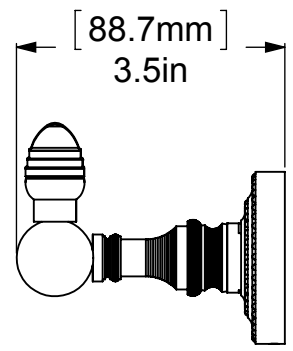

ITEM NO.	P/N	Description	QTY.
1	BPDT	BACKPLATE	1
2	NKSL-58	Neck	1
3	NKSL-1.25	SUPPORT	1
4	HB2T-1	HUB	1
5	TU34-6.5	TUBE	2
6	CRRD-34	RING	4
7	BL2T-1	END BALL	2
8	KBGT-1	TOP	3

UNLESS OTHERWISE STATED

.X	±.3mm
.XX	±.15mm
.XXX	±.008mm

COPYRIGHT © Allied Brass 2016

DRAWN	5/2/2016	I.M
CHECKED	5/2/2016	P.D
APPROVED	5/2/2016	R.A

MATERIAL:	BRASS		FINISH	TBD
DESCRIPTION:	TOWEL HOLDER		QUANTITY	TBD
		DRAWING No.		REV
		BPDT-HTB -2		0
SCALE	1:2.5	SHEET: 01	A4	