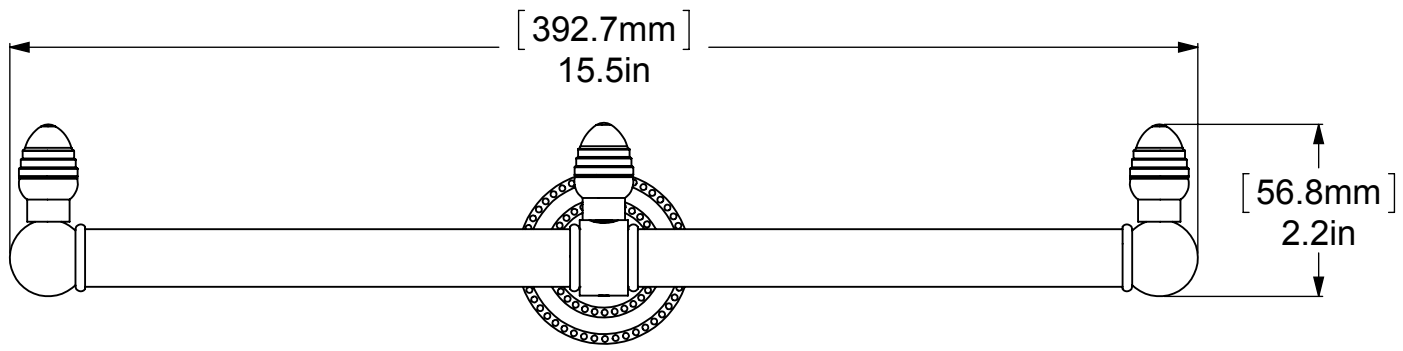

ITEM NO.	P/N	Description	QTY.
1	BPDT	BACKPLATE	1
2	NKSL-58	Neck	1
3	NKSL-1.25	SUPPORT	1
4	HB2T-1	HUB	1
5	TU34-6.5	TUBE	2
6	CRRD-34	RING	4
7	BL2T-1	END BALL	2
8	KBGT-1	TOP	3

UNLESS OTHERWISE STATED

.X	±.3mm
.XX	±.15mm
.XXX	±.008mm

COPYRIGHT © Allied Brass 2016

DRAWN	5/2/2016	I.M
CHECKED	5/2/2016	P.D
APPROVED	5/2/2016	R.A

MATERIAL:	BRASS		FINISH	TBD
DESCRIPTION:	TOWEL HOLDER		QUANTITY	TBD
		DRAWING No.		REV
		BPDT-HTB -2		0
SCALE	1:2.5	SHEET: 01	A4	